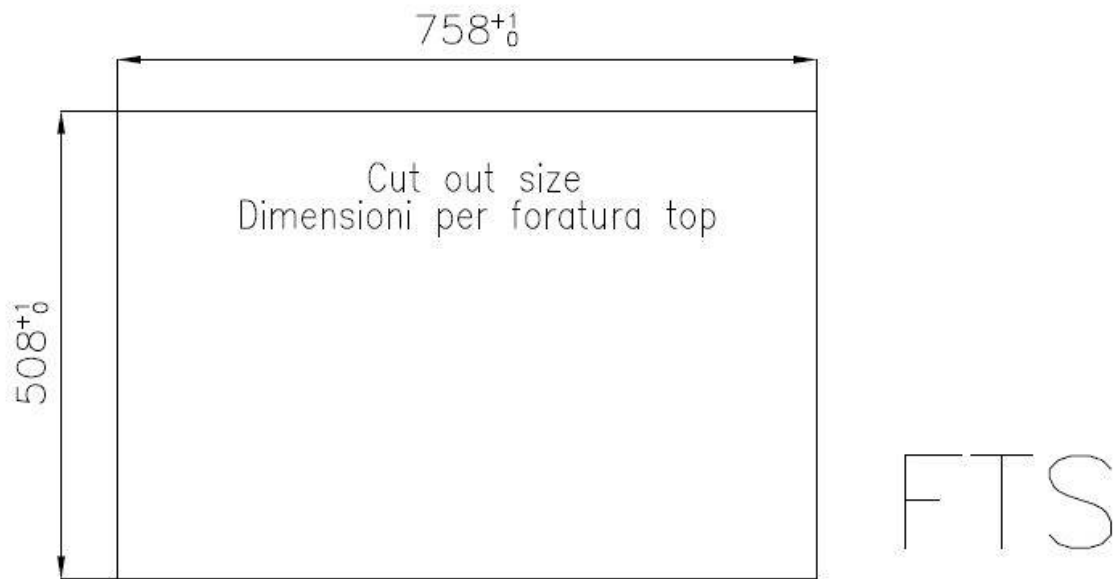

High thickness 1mm thick steel. A significant thickness, which guarantees the maximum sturdiness and durability.

Perimetral overflow The overflow is always a security on the Foster sinks that prevents the overflow of water in case of oversights. The perimeter drain solution improves aesthetics thanks to its square and essential shape.

Small radius Bowls with squared shapes with a modern design and an increased capacity, for a minimal aesthetics connected with an extreme practicity.

TECHNICAL DATA

Lavello serie KE cod. 2266/050

GALLERY