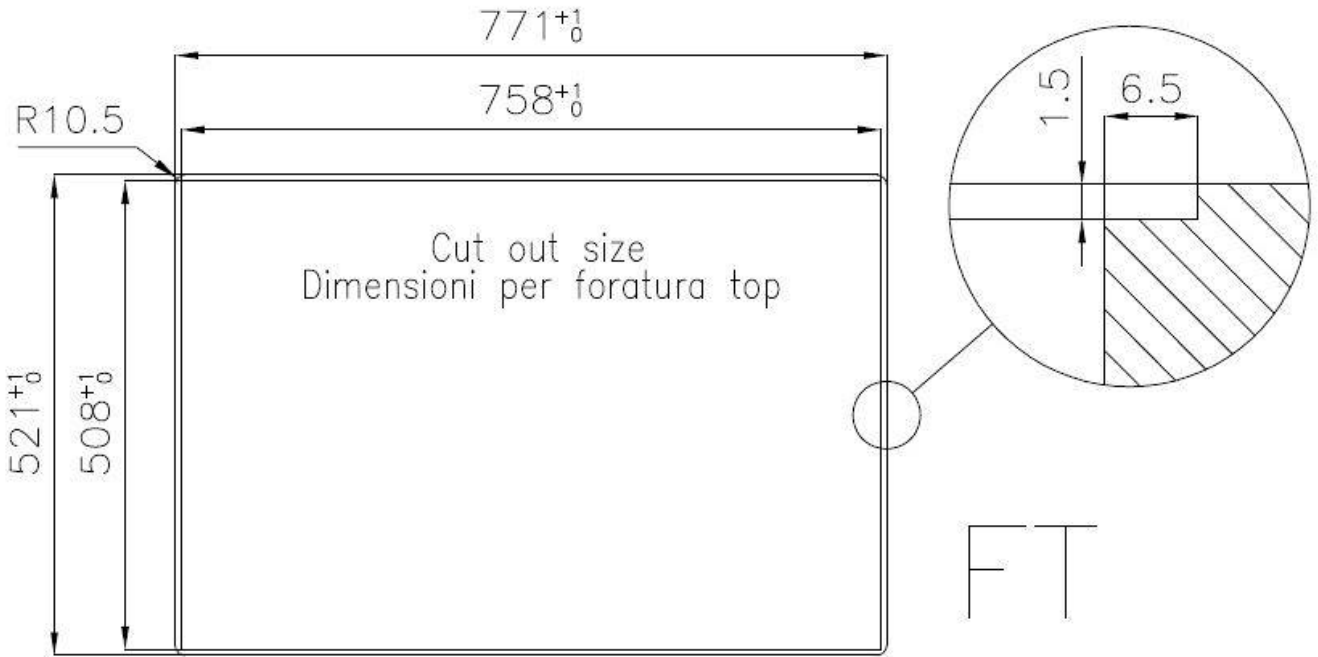

Lavello serie KE cod. 2266/050