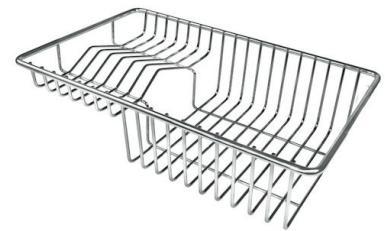

Double mixer hole The large tap counter is already fitted with a series of 2 tap holes. In the second hole it is possible to install the remote control of the automatic drain or, alternatively, a practical soap dispenser.

Small radius Bowls with squared shapes with a modern design and an increased capacity, for a minimal aesthetics connected with an extreme practicity.

TECHNICAL DATA

Lavello serie KE cod. 2266/050

GALLERY

EQUIPMENT

Automatic waste fitting - PM
8407 113

OPTIONAL ACCESSORIES

Cestello inox
8612 000

Glass chopping board
8631 300

HPDE Chopping board
8657 001

HPDE Twin chopping board
8644 101

Stainless steel plate rack
8100 154

Stainless steel plate rack
8100 303
* only in combination with the accessory
8644 101

Stainless steel plate rack
8100 201

White bowl
8153 100

Graters kit with ring-holder and food collection tray
8159 101
* only in combination with the accessory
8644 101