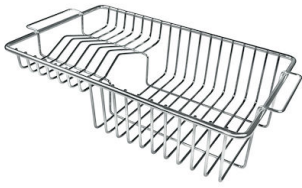

Double mixer hole The large tap counter is already fitted with a series of 2 tap holes. In the second hole it is possible to install the remote control of the automatic drain or, alternatively, a practical soap dispenser.

Small radius Bowls with squared shapes with a modern design and an increased capacity, for a minimal aesthetics connected with an extreme practicity.

TECHNICAL DATA

Lavello serie KE cod. 2266/050

GALLERY

EQUIPMENT

Automatic waste fitting - PM
8407 113

OPTIONAL ACCESSORIES

Cestello inox
8612 000

Glass chopping board
8631 300

HPDE Chopping board
8657 001

HPDE Twin chopping board
8644 101

Stainless steel plate rack
8100 154

Stainless steel plate rack
8100 303
* only in combination with the accessory
8644 101

Stainless steel plate rack
8100 201

White bowl
8153 100

Graters kit with ring-holder and food collection tray
8159 101
* only in combination with the accessory
8644 101